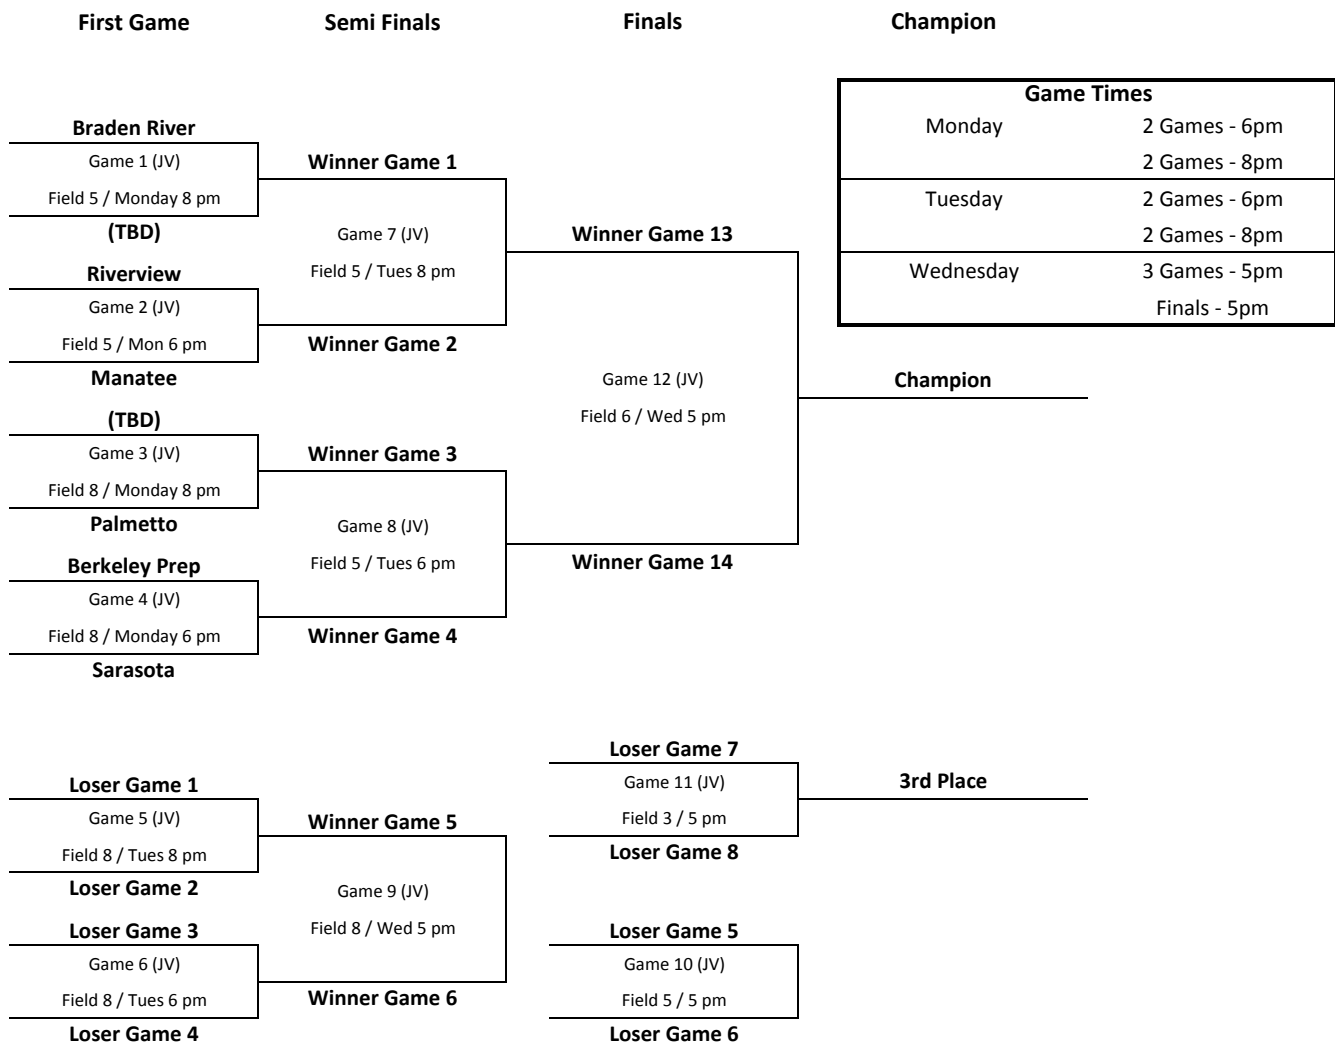

SHS Thanksgiving (JV) Invitational

*Home team: The team that is in the top slot of the bracket.