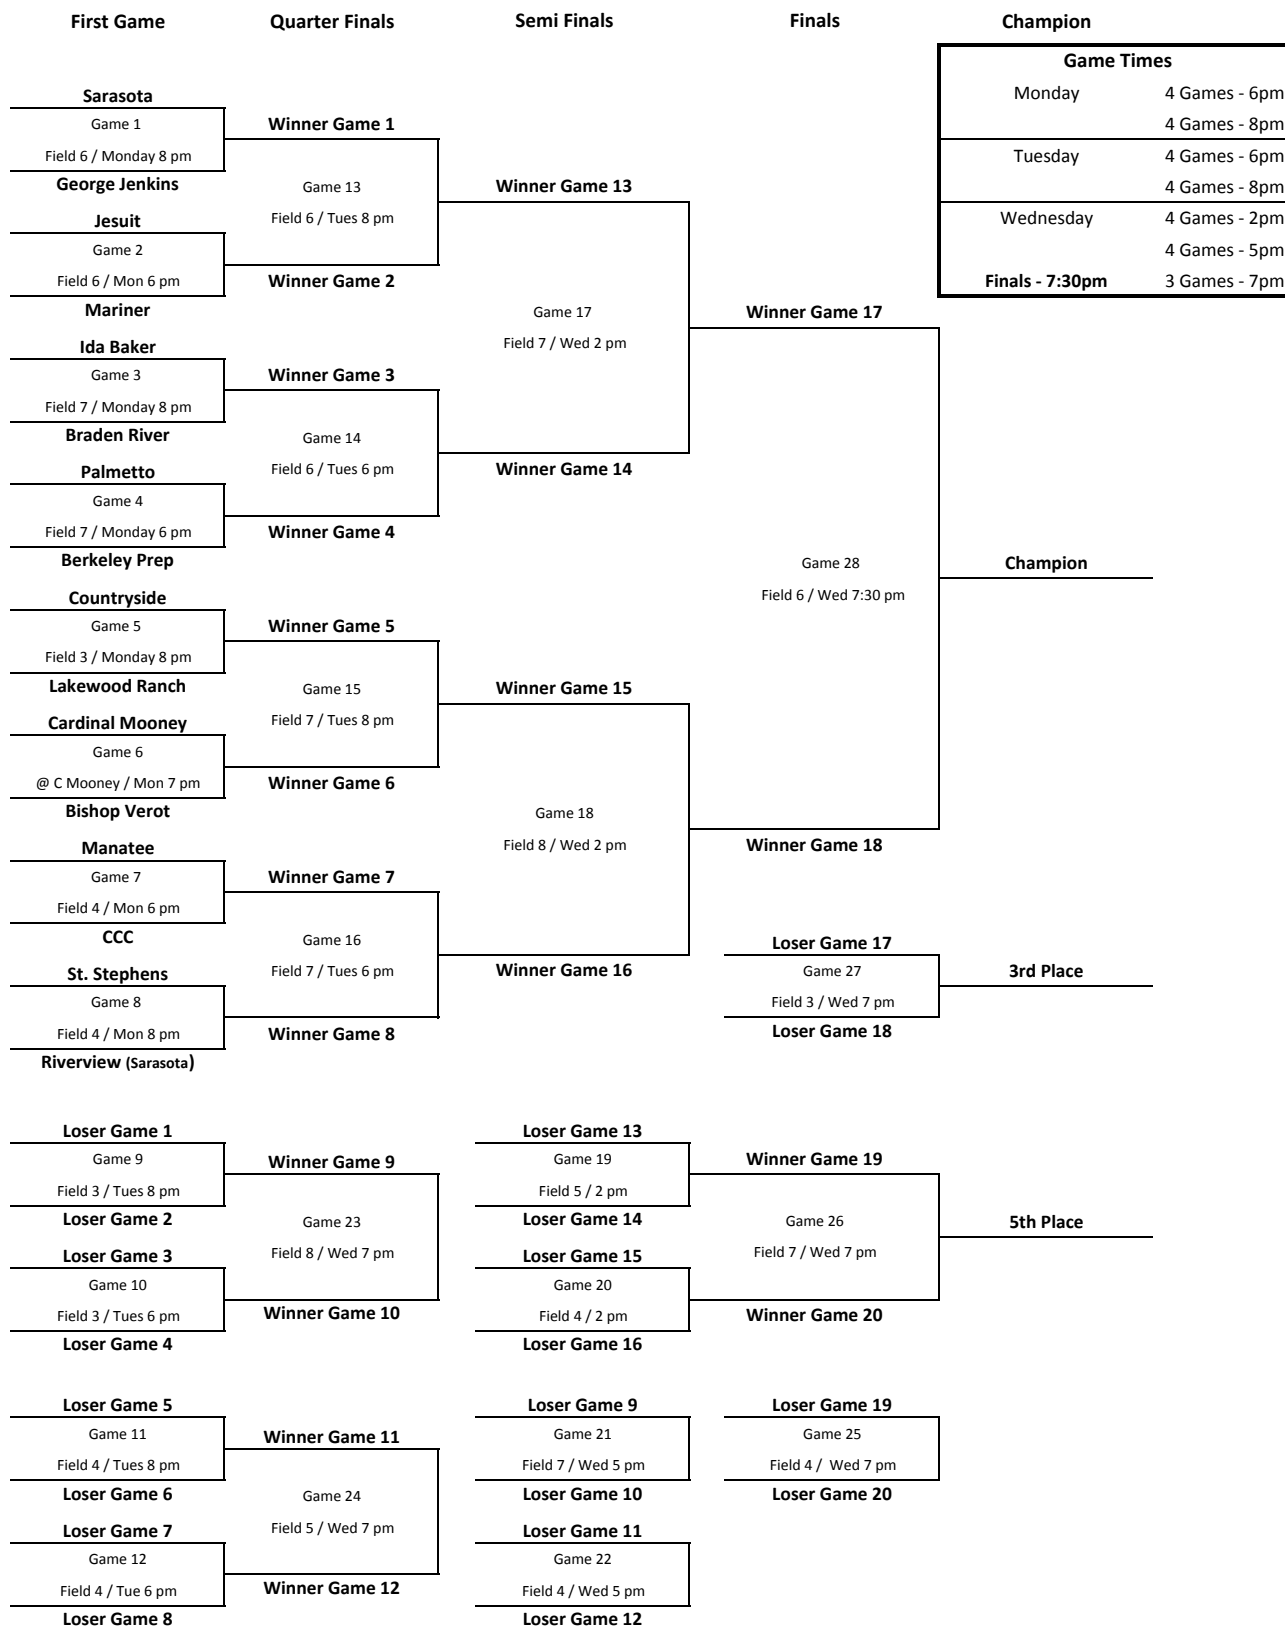

SHS Thanksgiving Invitational

*Home team: The team that is in the top slot of the bracket.